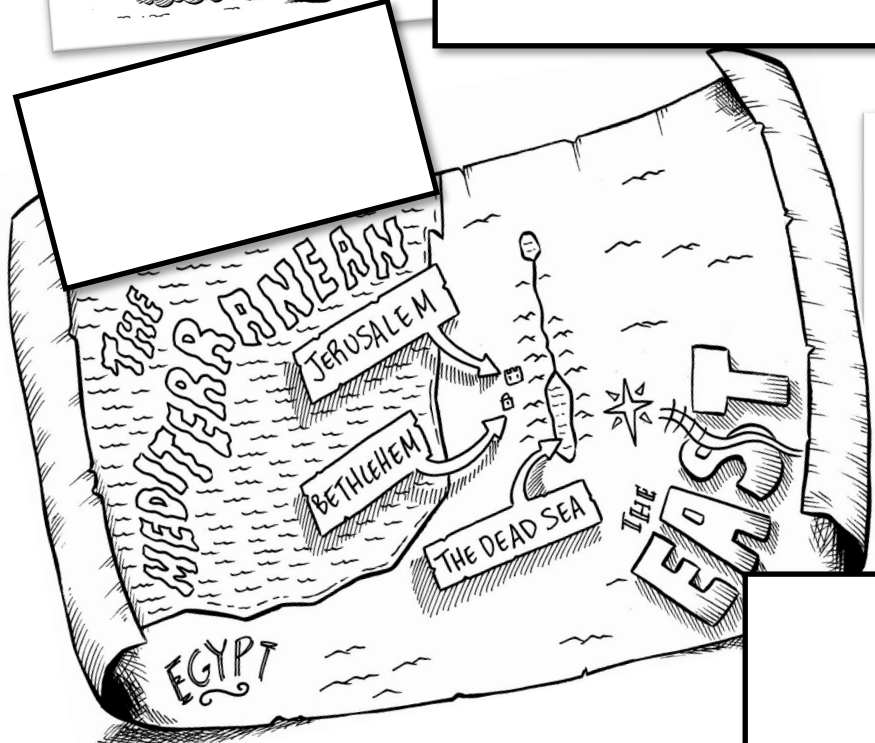

Christmas Camel

Confusion

niscu
Northern Irish School Curriculum Unit

Christmas Camel Confusion

Name

Doodle sheet

Matthew chapter 2

1 Jesus was born in the town of Bethlehem in Judea during the time when Herod was king. 2 They asked, "Where is the baby who was born to be the king of the Jews? We saw his star in the east and have come to worship him."

3 When King Herod heard this, he was troubled, as were all the people in Jerusalem. 4 Herod called a meeting of all the leading priests and teachers of the law and asked them where the Christ would be born. 5 They answered, "In the town of Bethlehem in Judea. The prophet wrote about this in the Scriptures:

6 'But you, Bethlehem, in the land of Judah,
are not just an insignificant village in Judah.
A ruler will come from you
who will be like a shepherd for my people Israel.'" Micah 5:2

7 Then Herod had a secret meeting with the wise men and learned from them the exact time they first saw the star. 8 He sent the wise men to Bethlehem, saying, "Look carefully for the child. When you find him, come tell me so I can worship him too."

9 After the wise men heard the king, they left. The star that they had seen in the east went before them until it stopped above the place where the child was. 10 When the wise men saw the star, they were filled with joy. 11 They came to the house where the child was and saw him with his mother, Mary, and they bowed down and worshipped him. They opened their gifts and gave him treasures of gold, frankincense, and myrrh. 12 But God warned the wise men in a dream not to go back to Herod, so they returned to their own country by a different way.