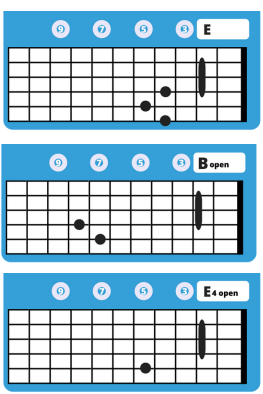

Chords used

Intro E E4open (repeat)

Verse 1

E B2 Bopen7 E(var2) E(var1) Bopen Esus4 E(var1) Aeasy Beasy
Praise is ri - sing, eyes are turn - ing to You,
 E E4open E E4open

We turn to You.

E B2 Bopen7 E(var2) E(var1) Bopen Esus4 E(var1) Aeasy Beasy
Hope is stir - ring, hearts are year - ning for You,
 E E4open E E4open

You make us new.

Top tip: learn the riff for the first line of the verse 1st...this is by far the most difficult part of the song. Once you have learned that, the rest is easy!!

Praise is ri - sing, eyes are turn - ing to You

Chorus

Hosan - na, hos - an - na,

You are the God who saves us, worthy of all our prai - ses.

Hosan - na, hos - an - na,

Come have Your way among us, we welcome You here, Lord Jesus.

Top tip: learn the riff for the first line of the verse 1st...this is by far the most difficult part of the song. Once you have learned that, the rest is easy!!

Praise is ri - sing, eyes are turn - ing to You

Tutorial 1- Praise is rising

Chords used

Intro (repeat)

Verse 2

Hear the sound of hearts re - turn - ing

to You, we turn to You.

In Your king - dom, bro - ken lives are