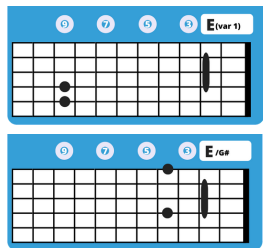

Chords used

Intro E(var1) Am (pluck or strum) x4

Verse

E B/D# C#m

This is my desire

Aeasy E/G# Beasy

To ho - nour You

C#m B/D# E(var1)

Lord, with all my heart

D Aeasy Beasy

I worship You

E B/D# C#m Beasy

All I have within me

Aeasy E/G# Beasy

I give You praise

C#m B/D# E(var1)

Link

Evar 1 Am (pluck or strum)

Top tip: Nailing the Am is essential to this song, whether strumming or plucking...spend some time practicing the chord progression.

or

Intro and link:

Chords used

Verse

Intro or x4