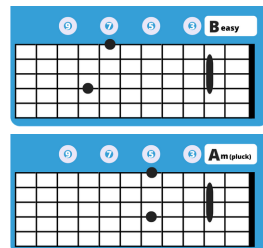

Chords used

Intro E(var1) Am (pluck or strum) x4

Verse

E B/D# C#m

This is my desire

Aeasy E/G# Beasy

To ho - nour You

C#m B/D# E(var1)

Link

Evar 1 Am (pluck or strum)

Top tip: Nailing the Am is essential to this song, whether strumming or plucking...spend some time practicing the chord progression.

or

Intro and link:

Chords used

Verse

Intro or x4